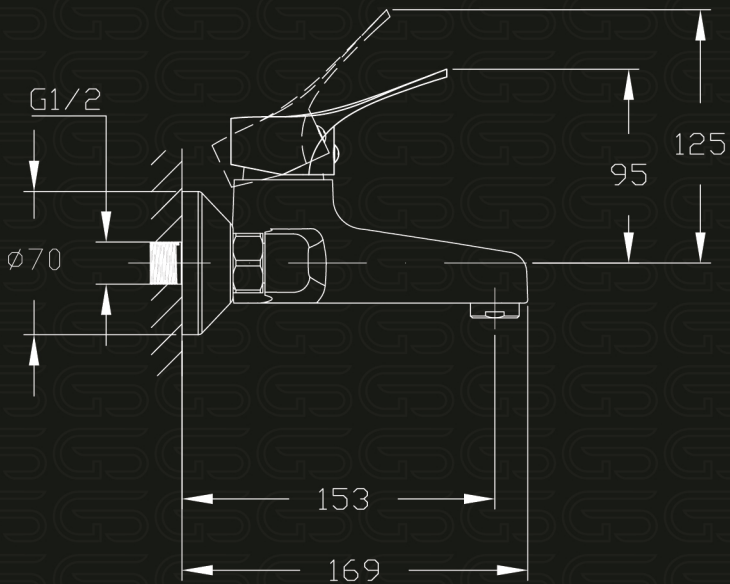

GS GLOBAL
STANDARD

Vura

Family

Model Code

GS L1400-CP

خلاط حوض حائطي يد واحدة
Single Lever Wall-mount Shower Mixer

Product Family : **Vura**

Product Code : **GS L1400-CP**

Product Color : **Nickel chrome plated**

Product Type : **Shower Mixer**

Main Material : **Brass**