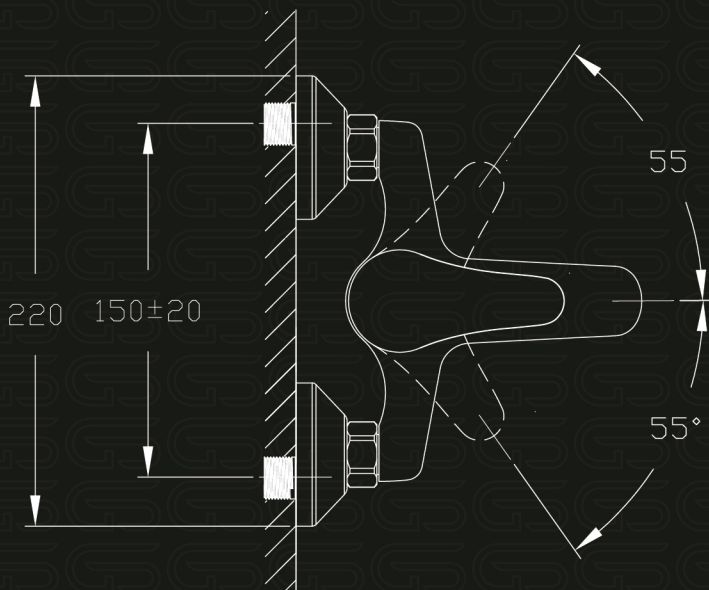

GS GLOBAL
STANDARD

Vura

Family

Model Code

GS L1400-CP

خلاط حوض حائطي يد واحدة
Single Lever Wall-mount Shower Mixer

Product Family : **Vura**

Product Code : **GS L1400-CP**

Product Color : **Nickel chrome plated**

Product Type : **Shower Mixer**

Main Material : **Brass**