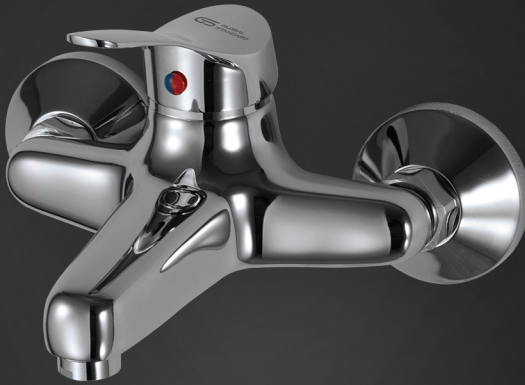

GS GLOBAL
STANDARD

Vura

Family

Model Code

GS L1400-CP

خلاط حوض حائطي يد واحدة
Single Lever Wall-mount Shower Mixer

Product Family : **Vura**

Product Code : **GS L1400-CP**

Product Color : **Nickel chrome plated**

Product Type : **Shower Mixer**

Main Material : **Brass**